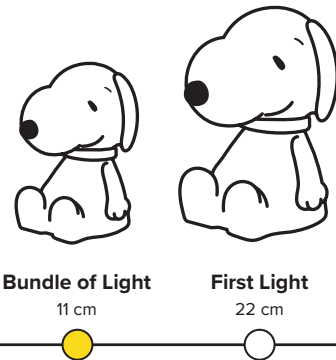

SNOOPY™

A comic strip icon since 1950: SNOOPY!
In this all-white, night light edition Snoopy is cool as ever. A lovable and fun companion, always an inspired muse for your daily enlightened adventures.

BUNDLE OF LIGHT

This Snoopy design is part of a Mr Maria series of **collectable mini-lights**. Each bundle of joy designed to help you capture the light in life.

COLLECT YOUR BUNDLE

To brighten our day,
home and world.

info@mrmaria.com | www.mrmaria.com

SNOOPY™