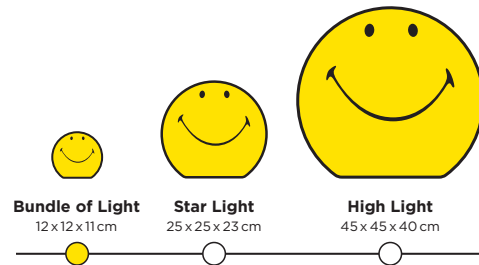

SMILEY COLLECTION

The icon Smiley has been around since 1972 and remains relevant and inspiring. Mr Maria hopes to highlight Smiley's message of fun, positivity and creativity through our Smiley designs.

BUNDLE OF LIGHT

This Smiley design is part of a Mr Maria series of **collectable mini-lights**. Each bundle of joy designed to help you capture the light in life.